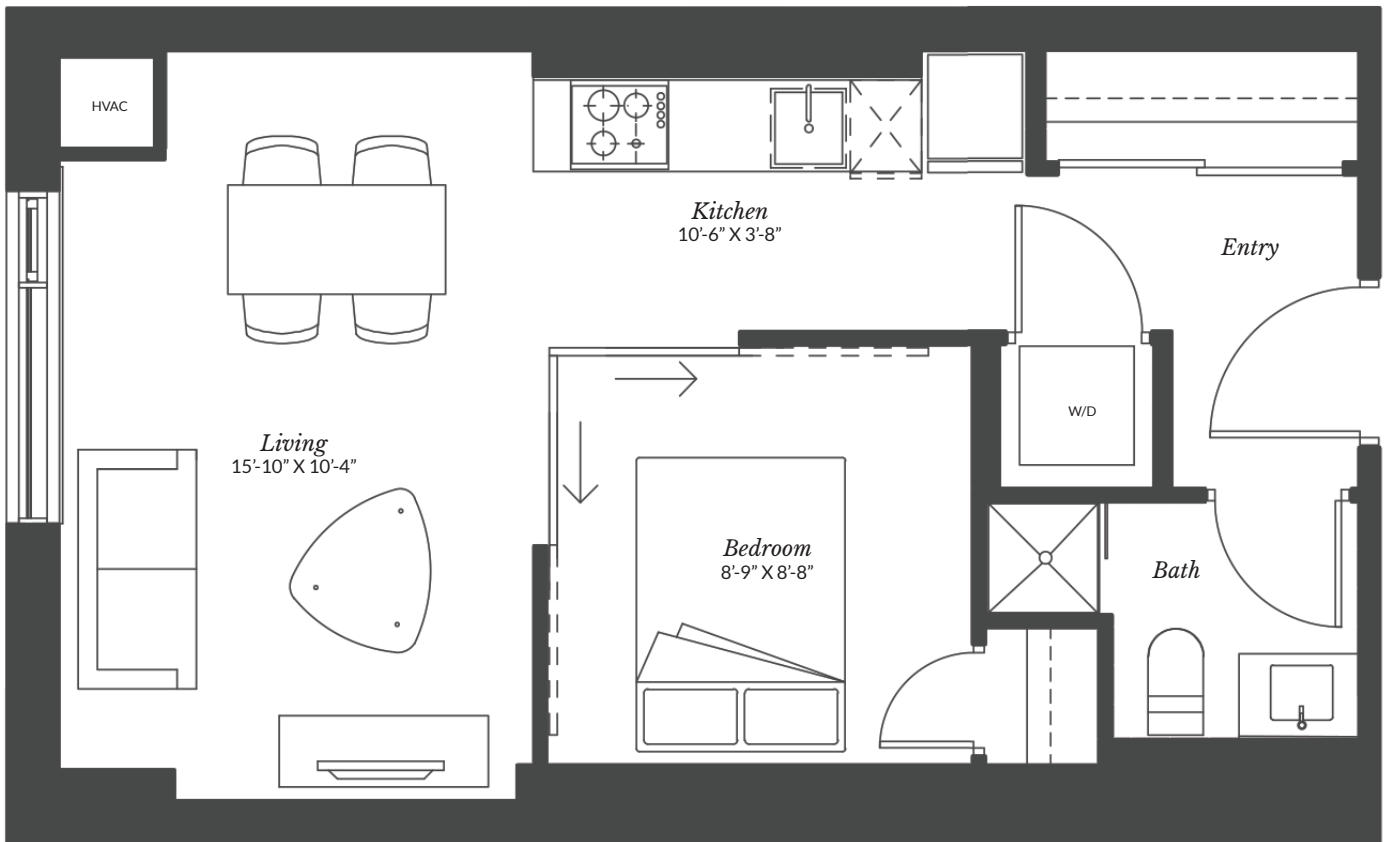

HINTONBURG
CONNECTION

HIGHRISE APARTMENTS

Studio XL

0A - XL

512 Sq.ft.

HintonburgConnection.com

175 Carruthers Avenue