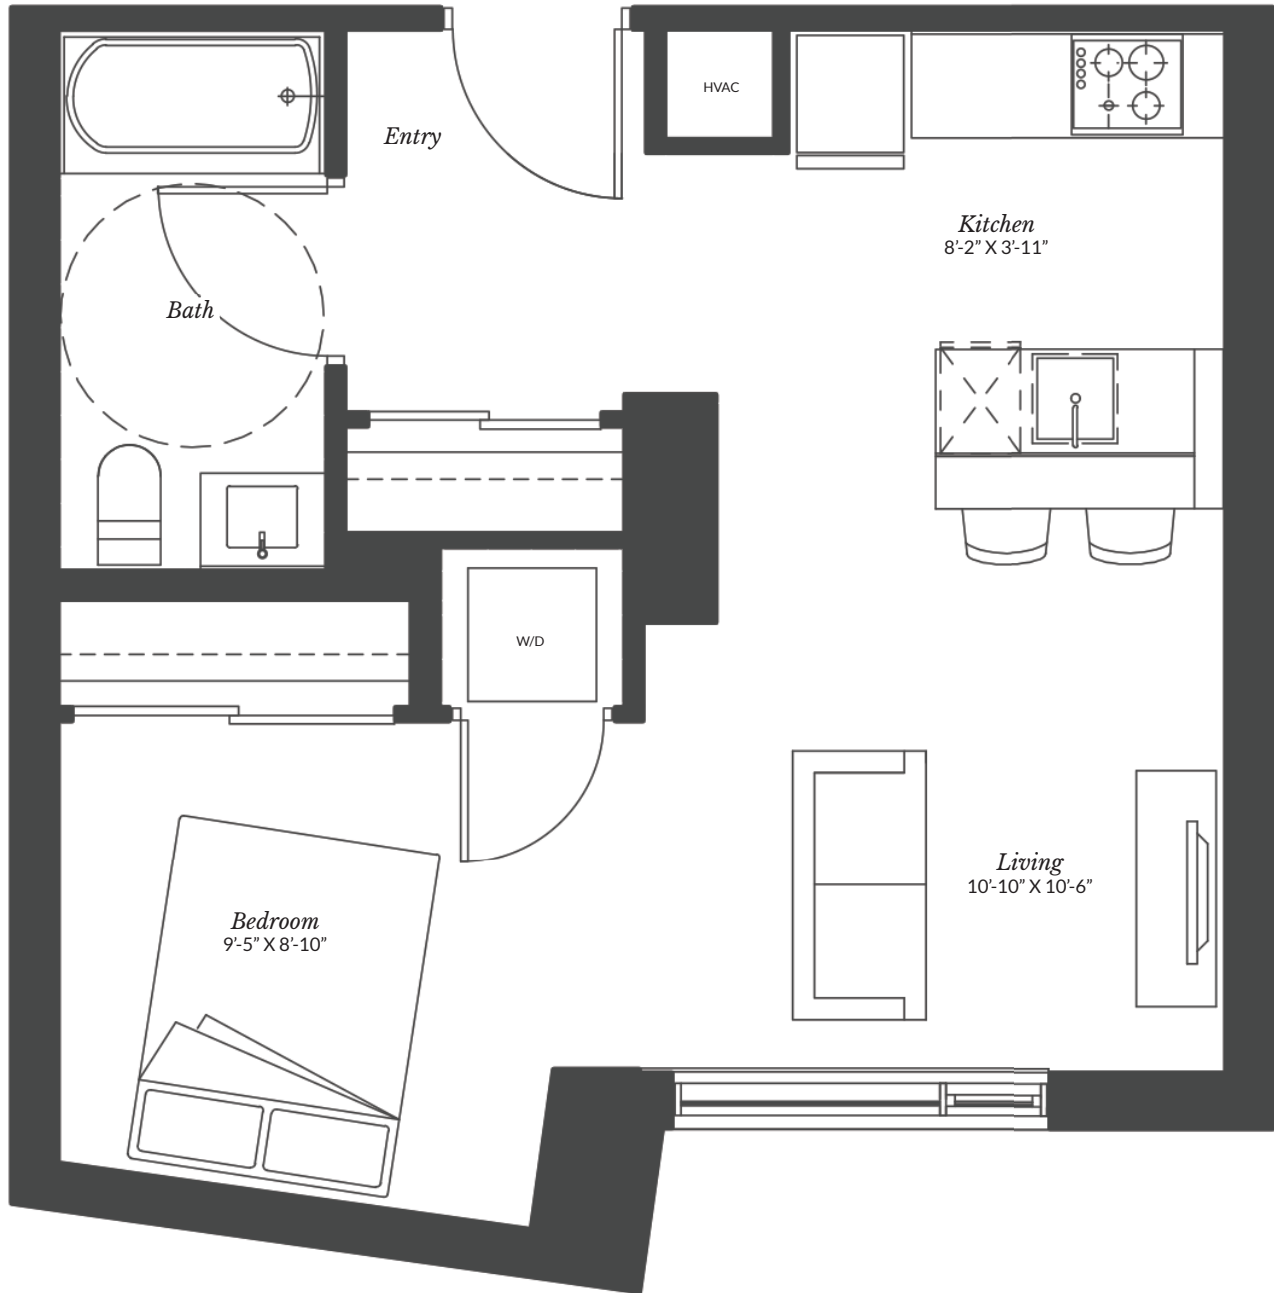

HINTONBURG
CONNECTION

HIGHRISE APARTMENTS 

Studio XL

0C - XL

523 Sq.ft.

HintonburgConnection.com

175 Carruthers Avenue