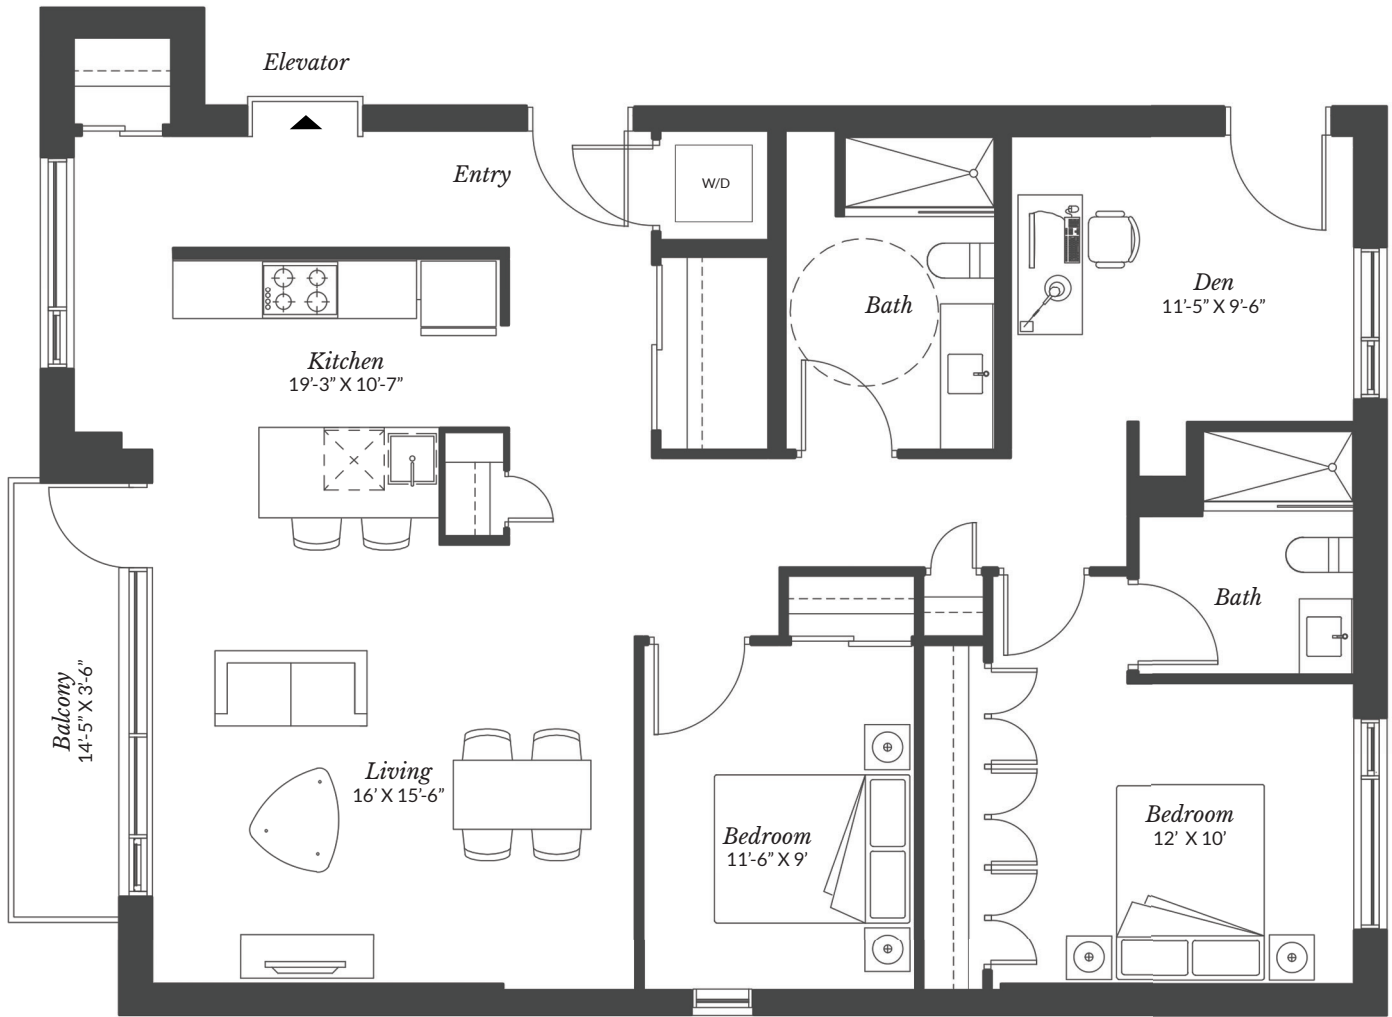

HINTONBURG
CONNECTION

EXECUTIVE FLATS

2 Bedroom + Den

2.5C

1326 Sq.ft.

HintonburgConnection.com

175 Carruthers Avenue