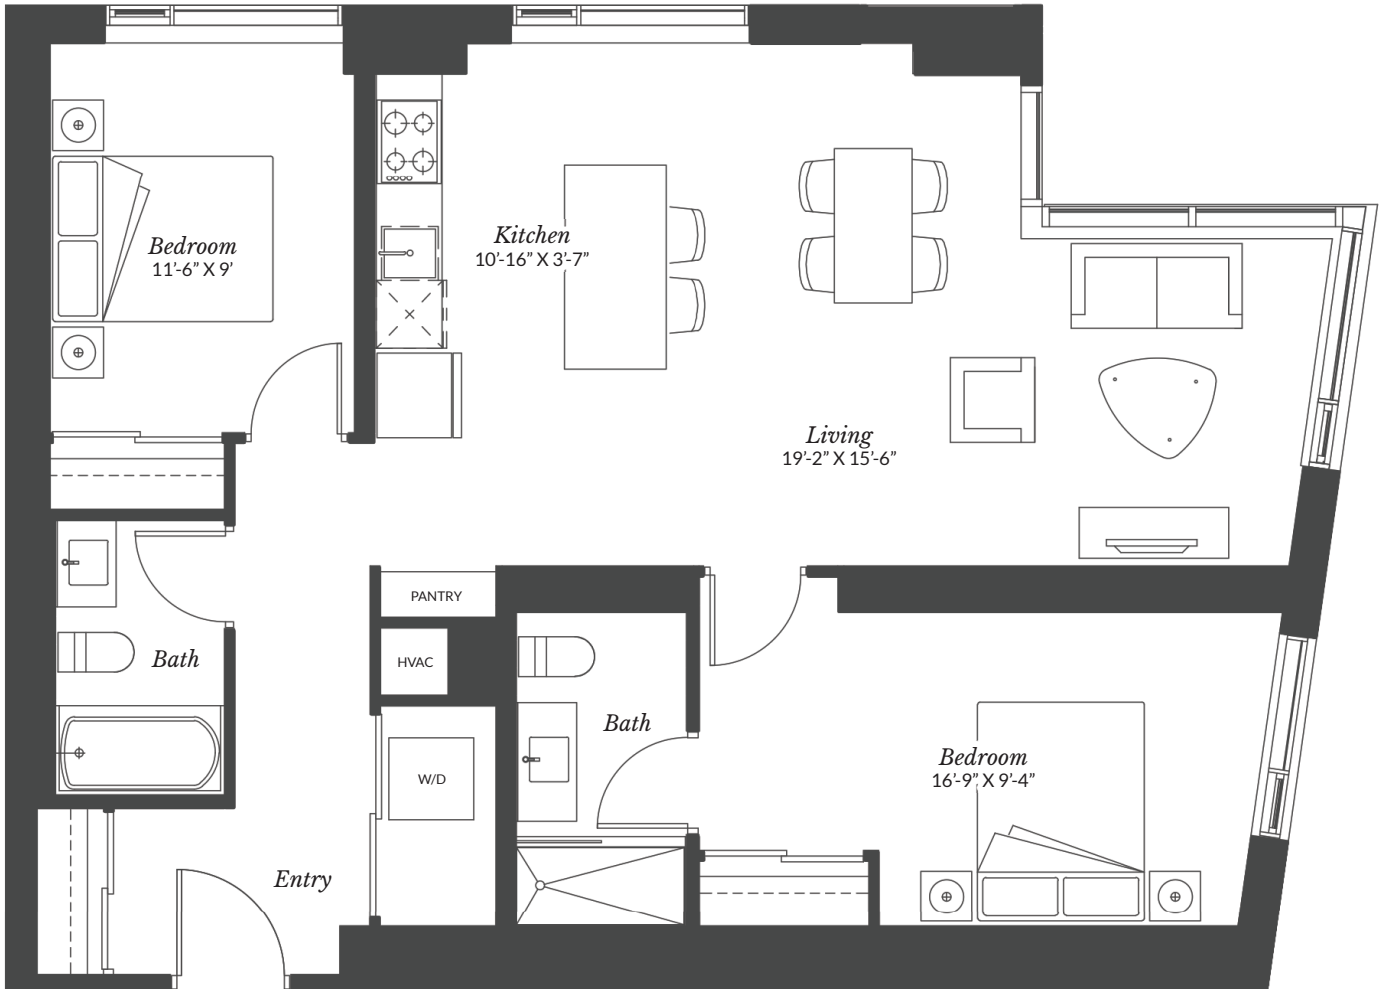

HINTONBURG  
**CONNECTION**

**HIGHRISE APARTMENTS**

*2 Bedroom*

2B

1083 Sq.ft.

[HintonburgConnection.com](http://HintonburgConnection.com)

175 Carruthers Avenue