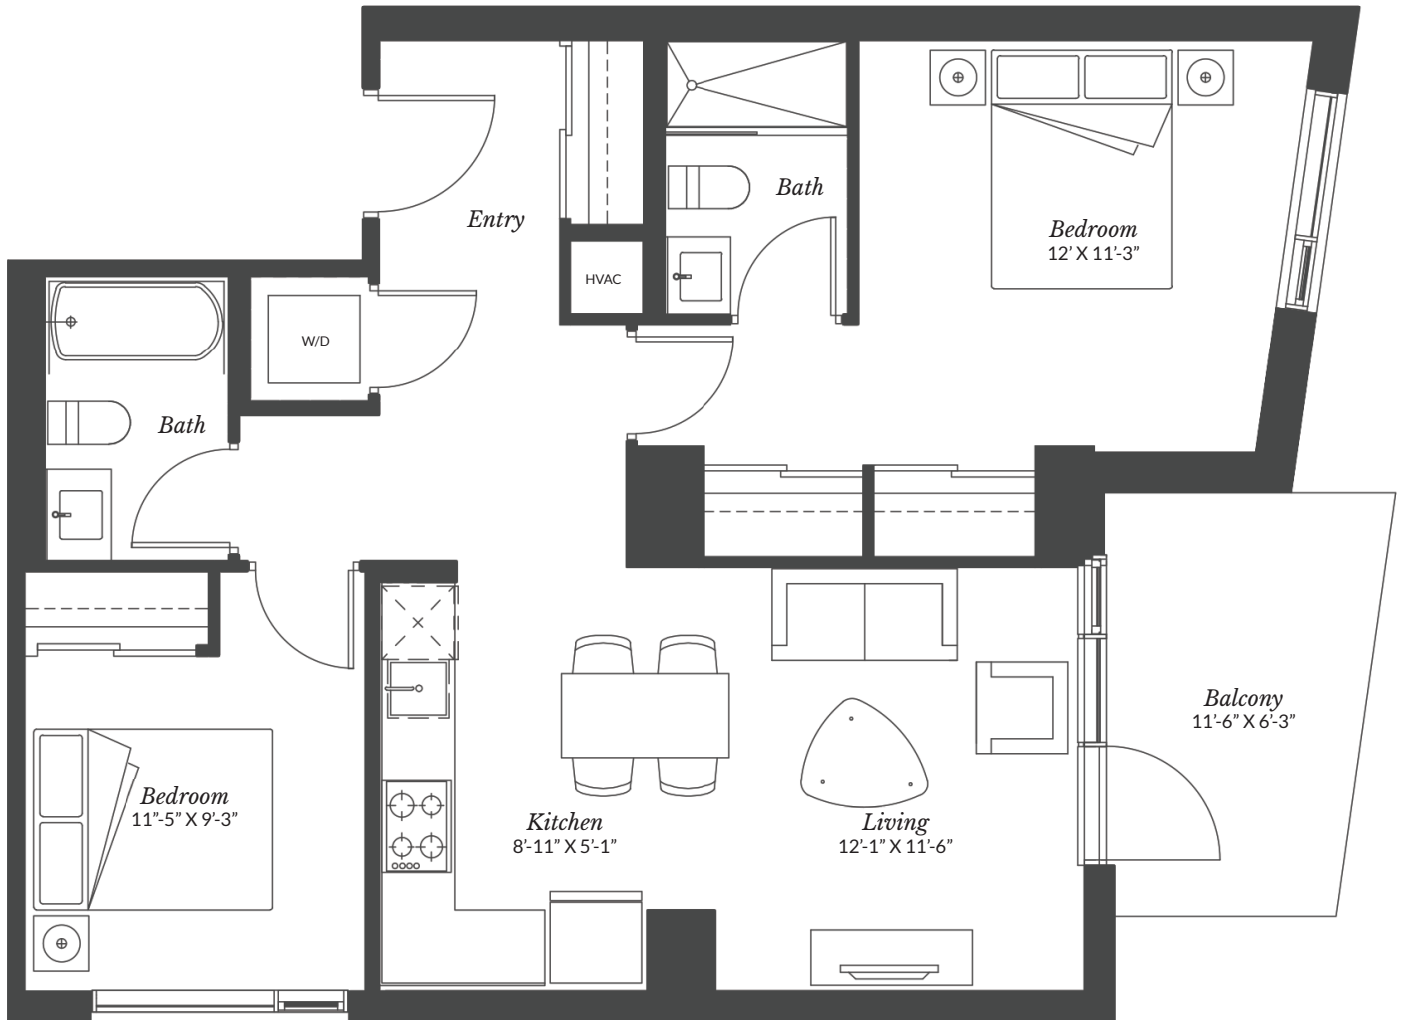

HINTONBURG CONNECTION

HIGHRISE APARTMENTS

2 Bedroom XL

2C - XL

844 Sq.ft.

HintonburgConnection.com

175 Carruthers Avenue