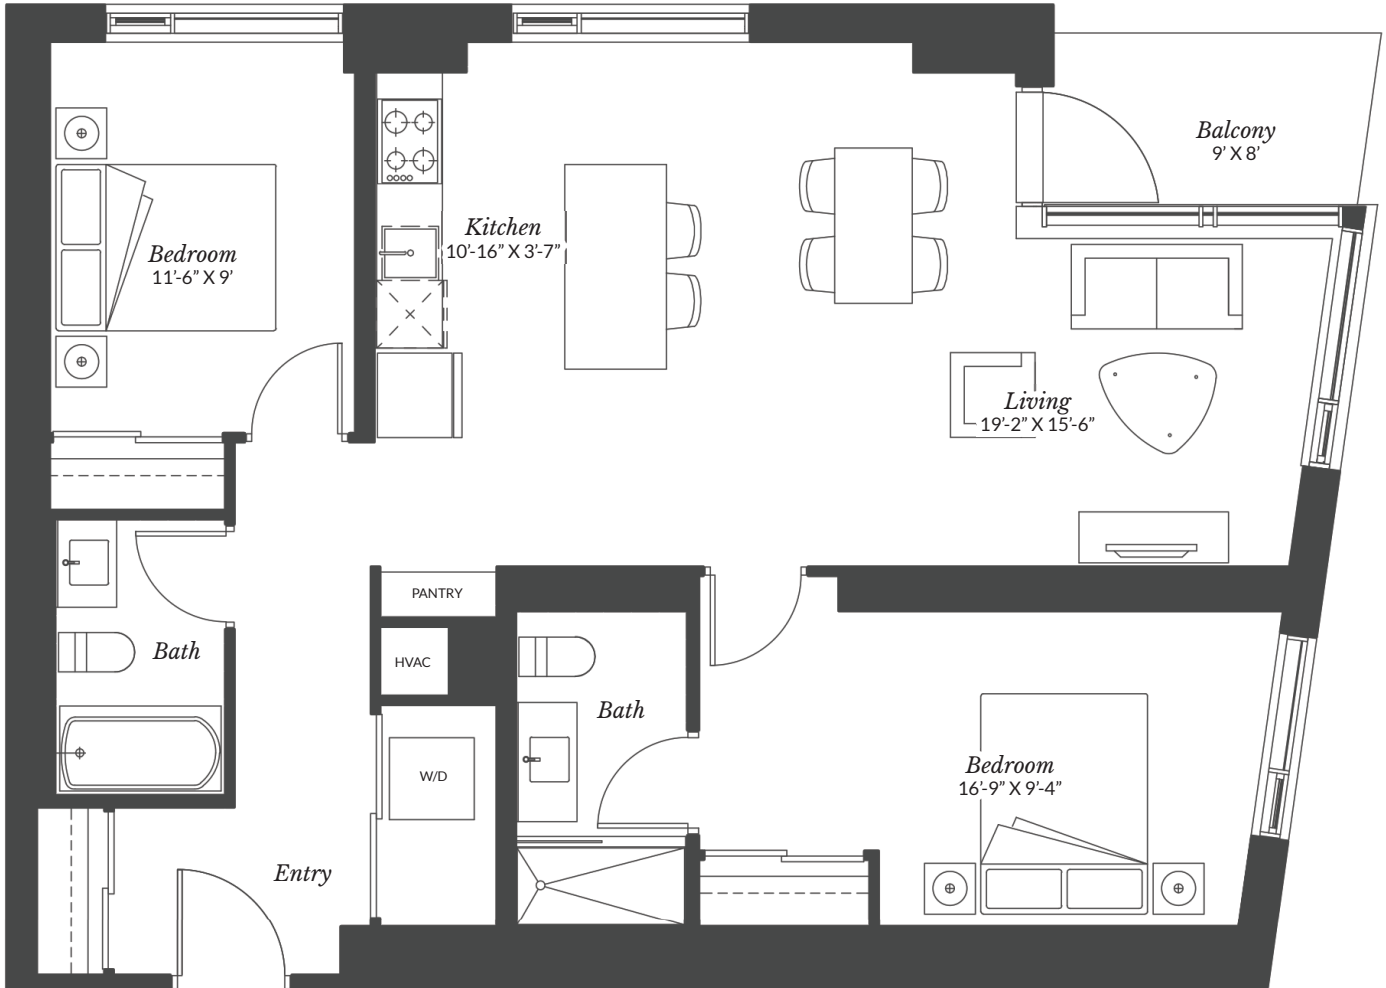

HINTONBURG  
**CONNECTION**

**HIGHRISE APARTMENTS**

*2 Bedroom XL*

2B - XL

1083 Sq.ft.

[HintonburgConnection.com](http://HintonburgConnection.com)

175 Carruthers Avenue