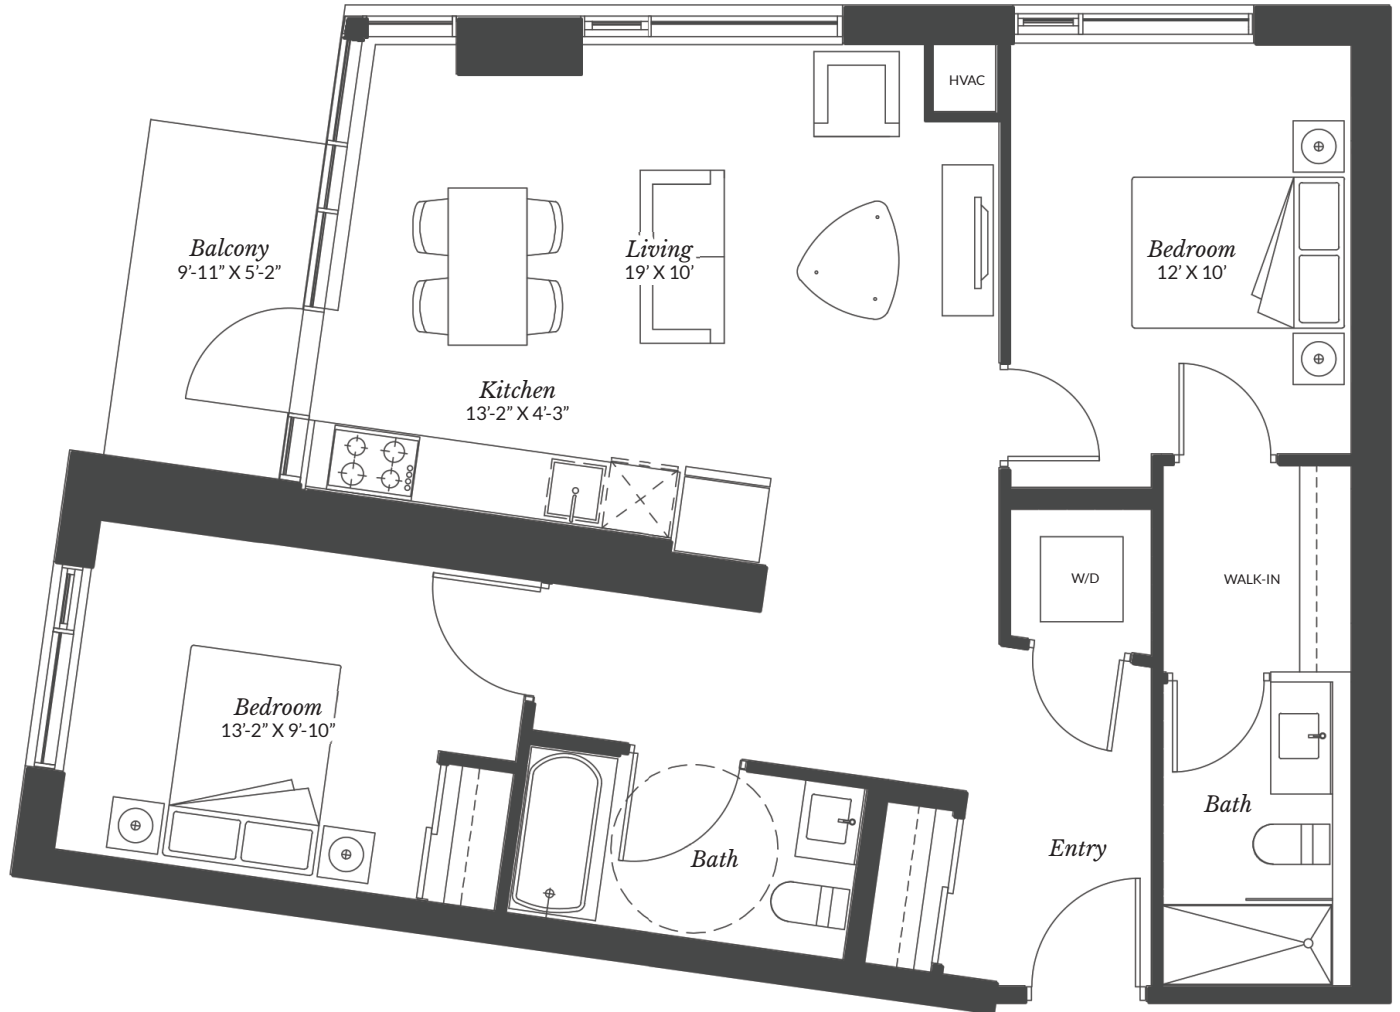

HINTONBURG
CONNECTION

HIGHRISE APARTMENTS &

2 Bedroom XL

2A - XL

990 Sq.ft.

HintonburgConnection.com

175 Carruthers Avenue