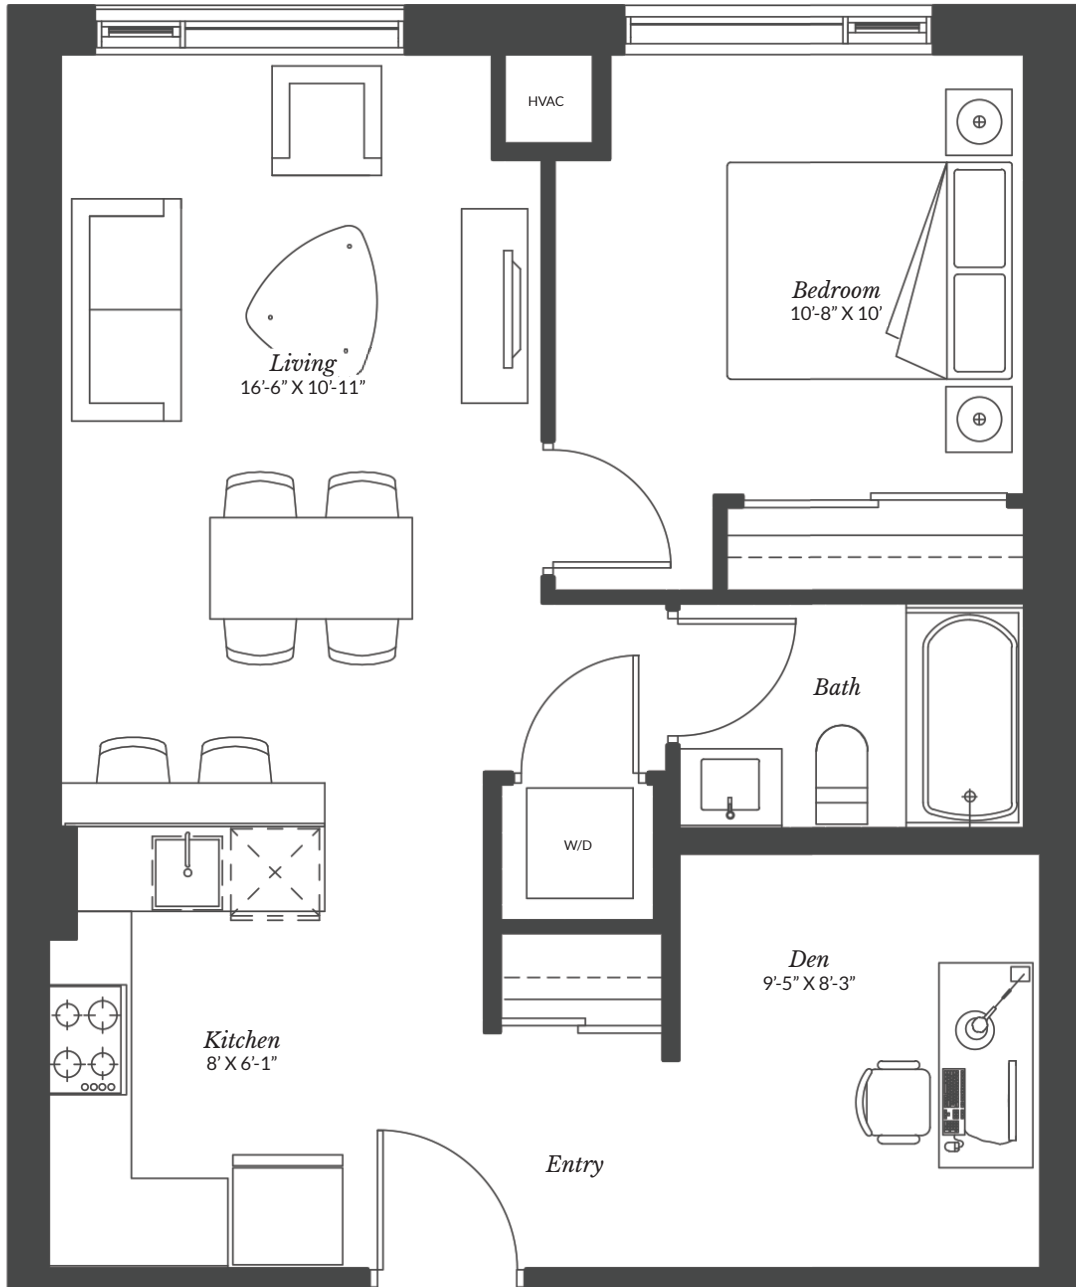

HINTONBURG  
**CONNECTION**

HIGHRISE APARTMENTS

*1 Bedroom + Den*

1.5A

710 Sq.ft.

[HintonburgConnection.com](http://HintonburgConnection.com)

175 Carruthers Avenue