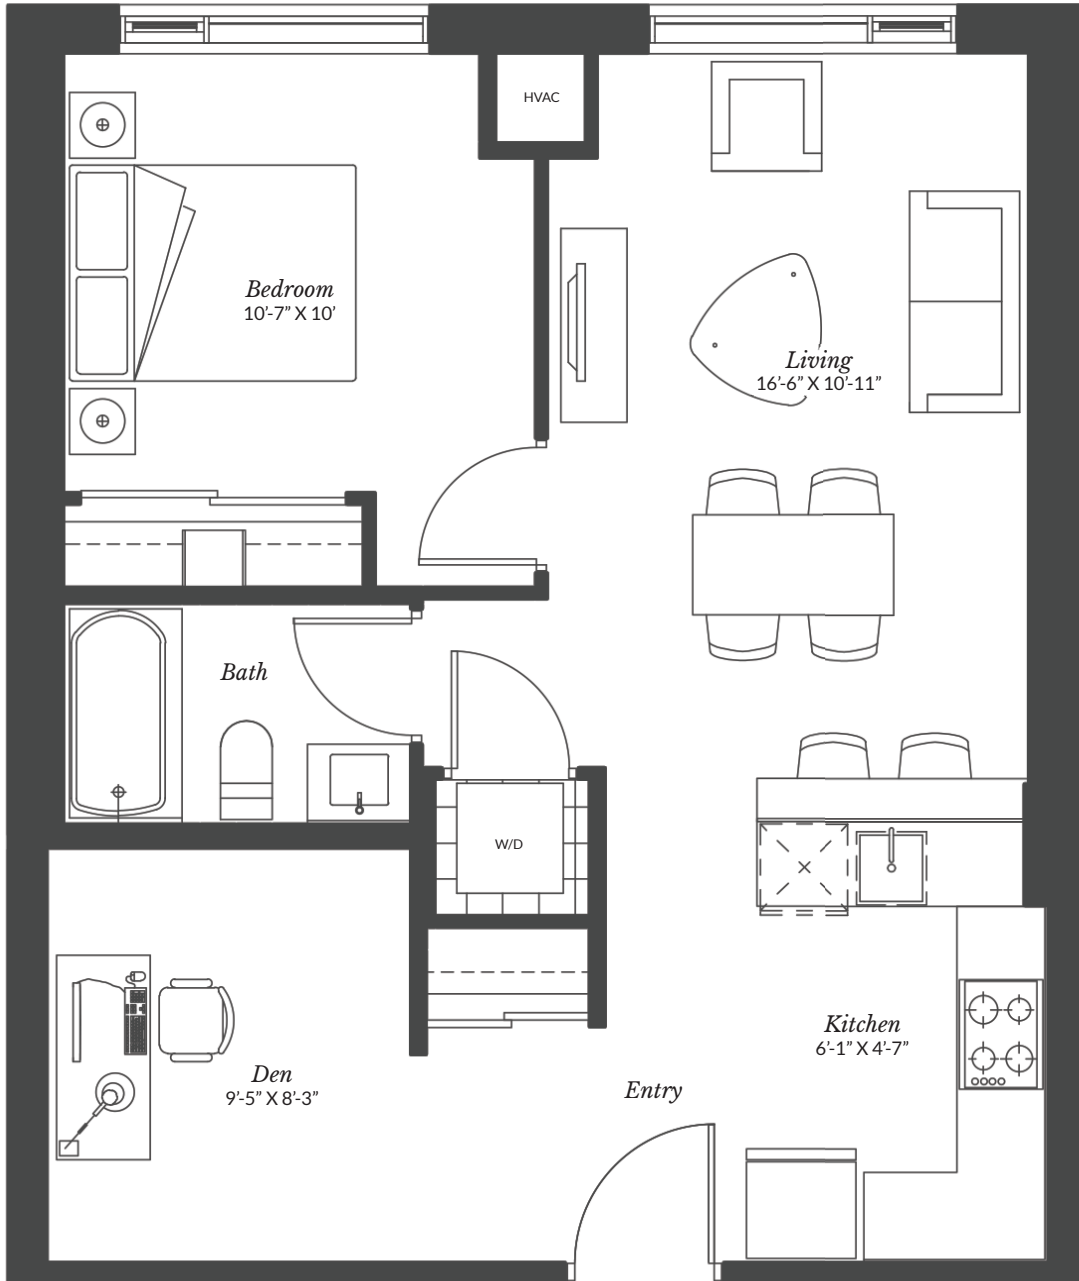

HINTONBURG  
**CONNECTION**

HIGHRISE APARTMENTS

*1 Bedroom + Den*

1.5A

715 Sq.ft.

[HintonburgConnection.com](http://HintonburgConnection.com)

175 Carruthers Avenue