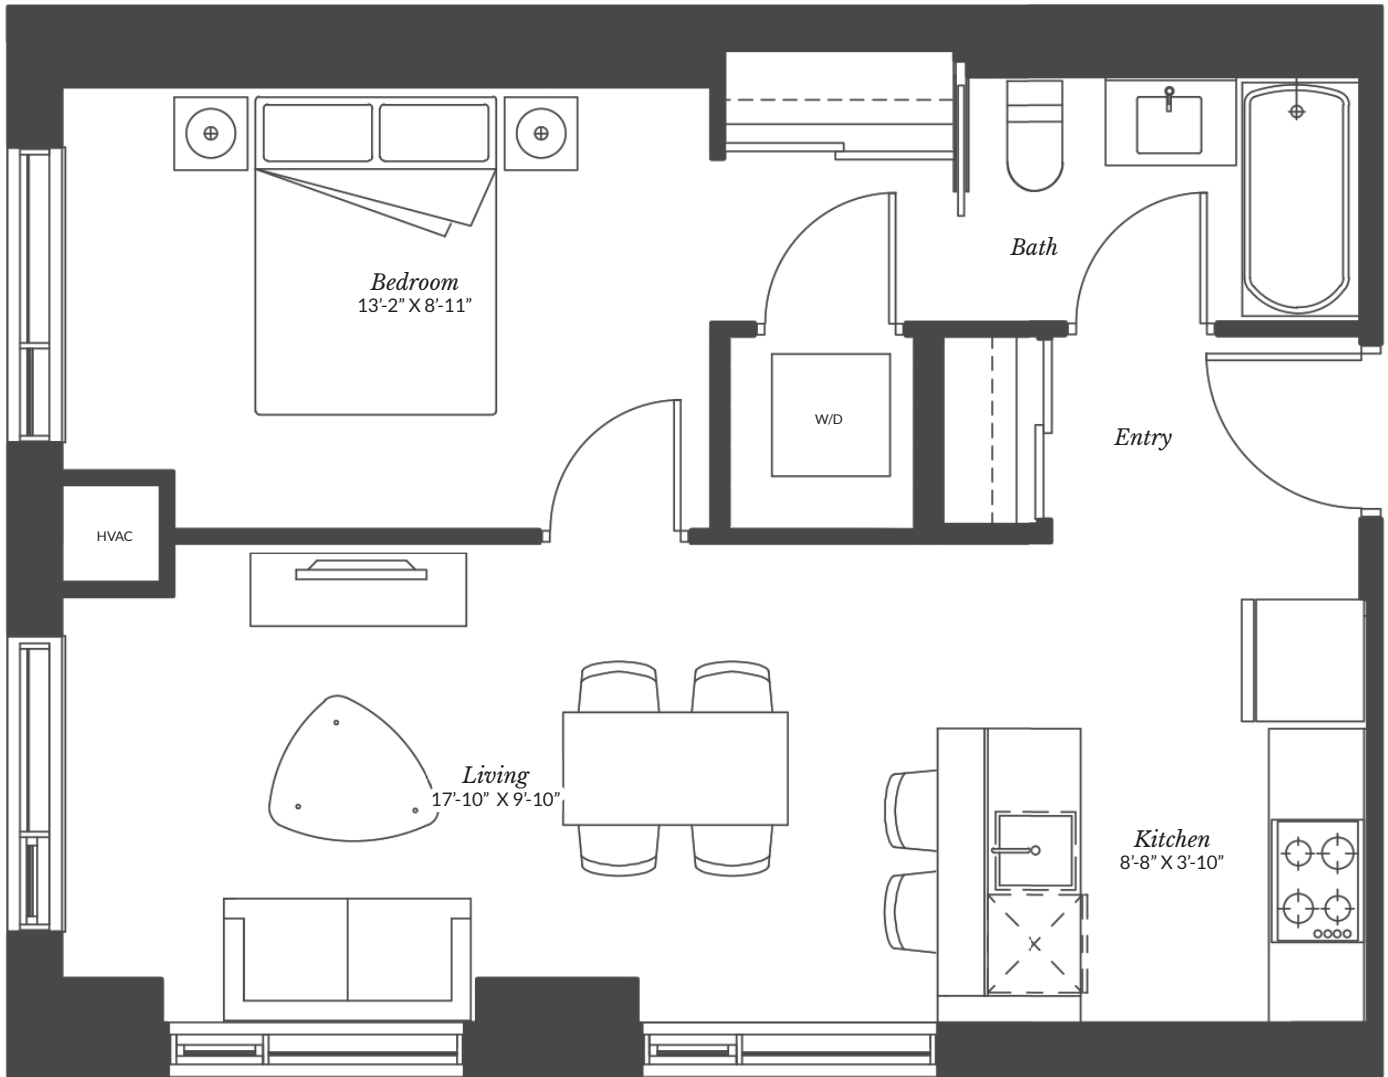

HINTONBURG
CONNECTION

HIGHRISE APARTMENTS

1 Bedroom

1A

616 Sq.ft.

HintonburgConnection.com

175 Carruthers Avenue