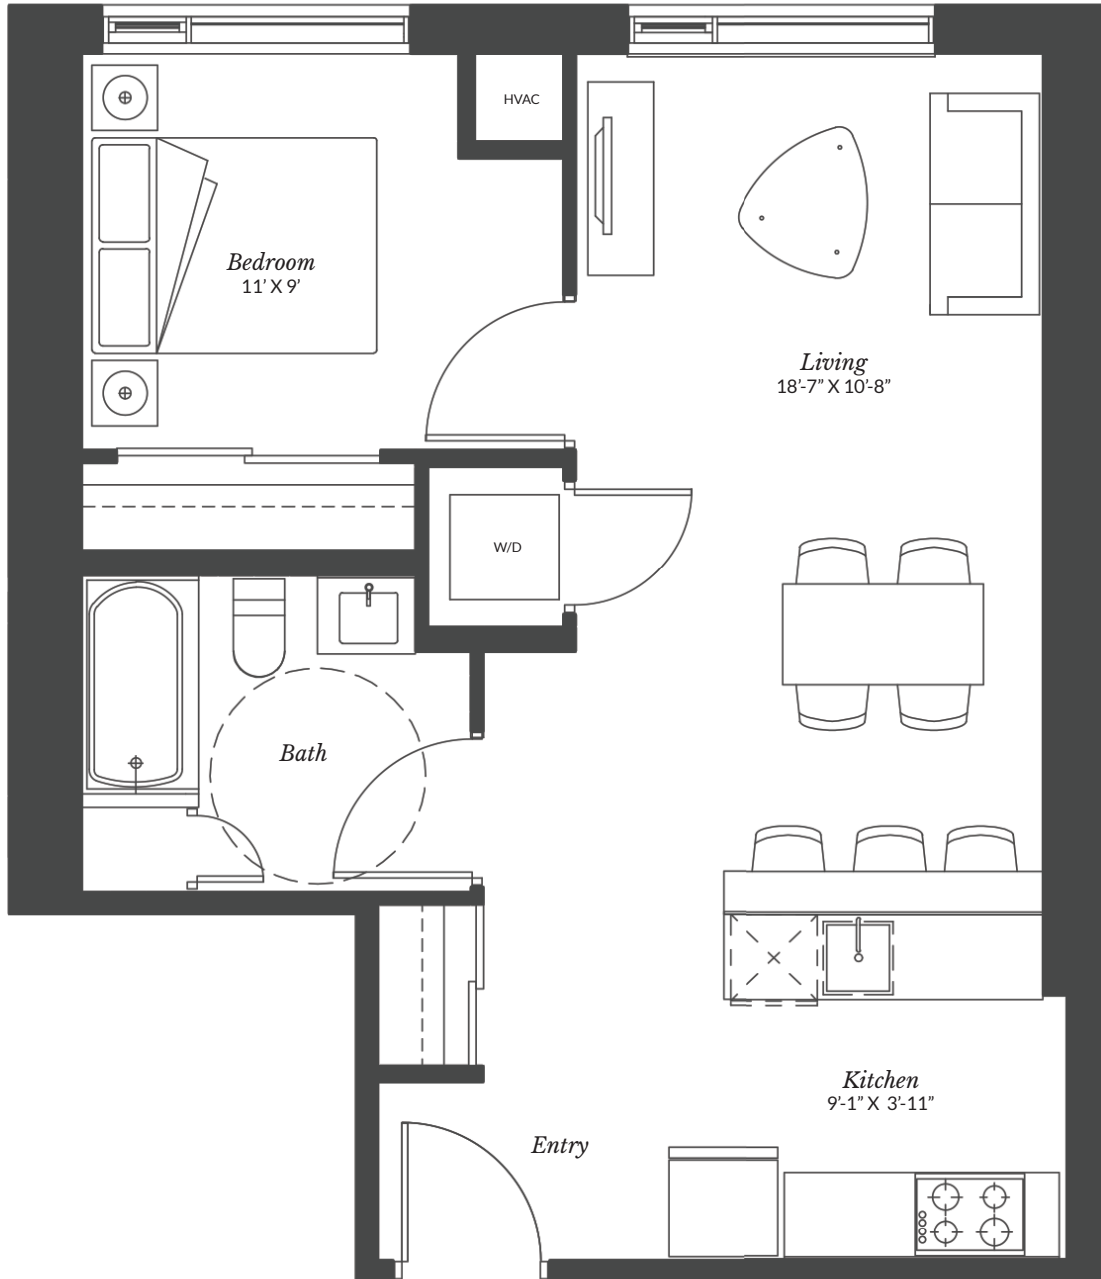

HINTONBURG  
**CONNECTION**

HIGHRISE APARTMENTS &

*1 Bedroom*

1B

664 Sq.ft.

[HintonburgConnection.com](http://HintonburgConnection.com)

175 Carruthers Avenue