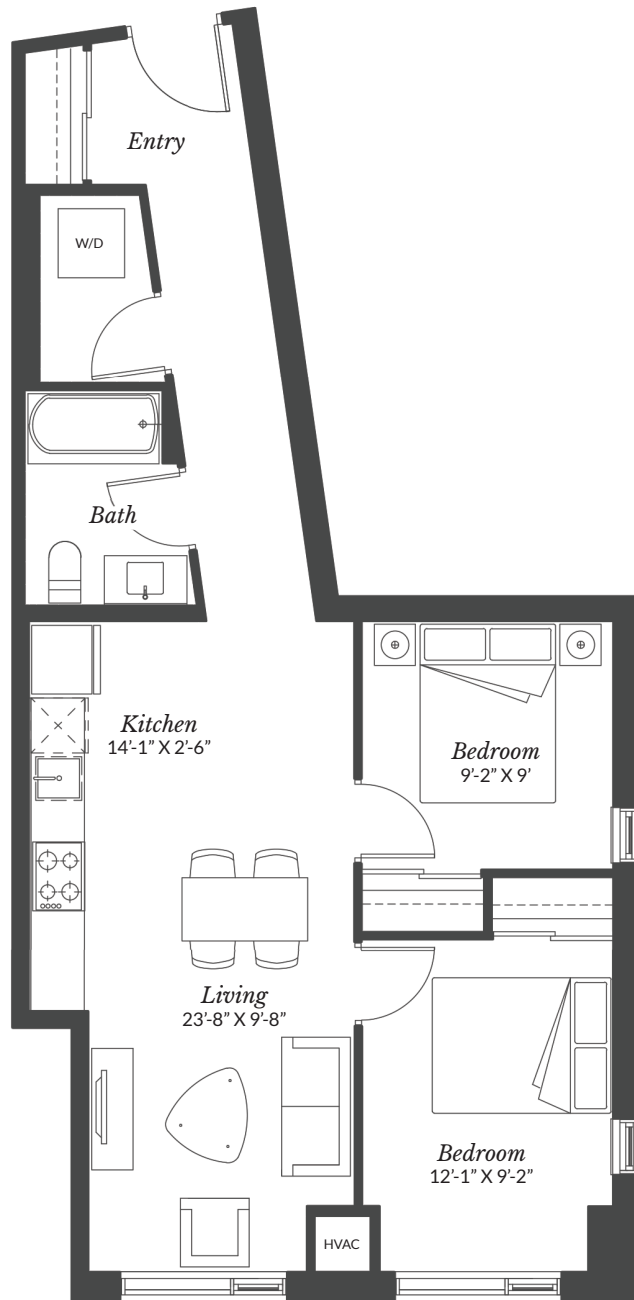

HINTONBURG  
**CONNECTION**

**HIGHRISE APARTMENTS**

*2 Bedroom*

2D

785 Sq.ft.

[HintonburgConnection.com](http://HintonburgConnection.com)

175 Carruthers Avenue